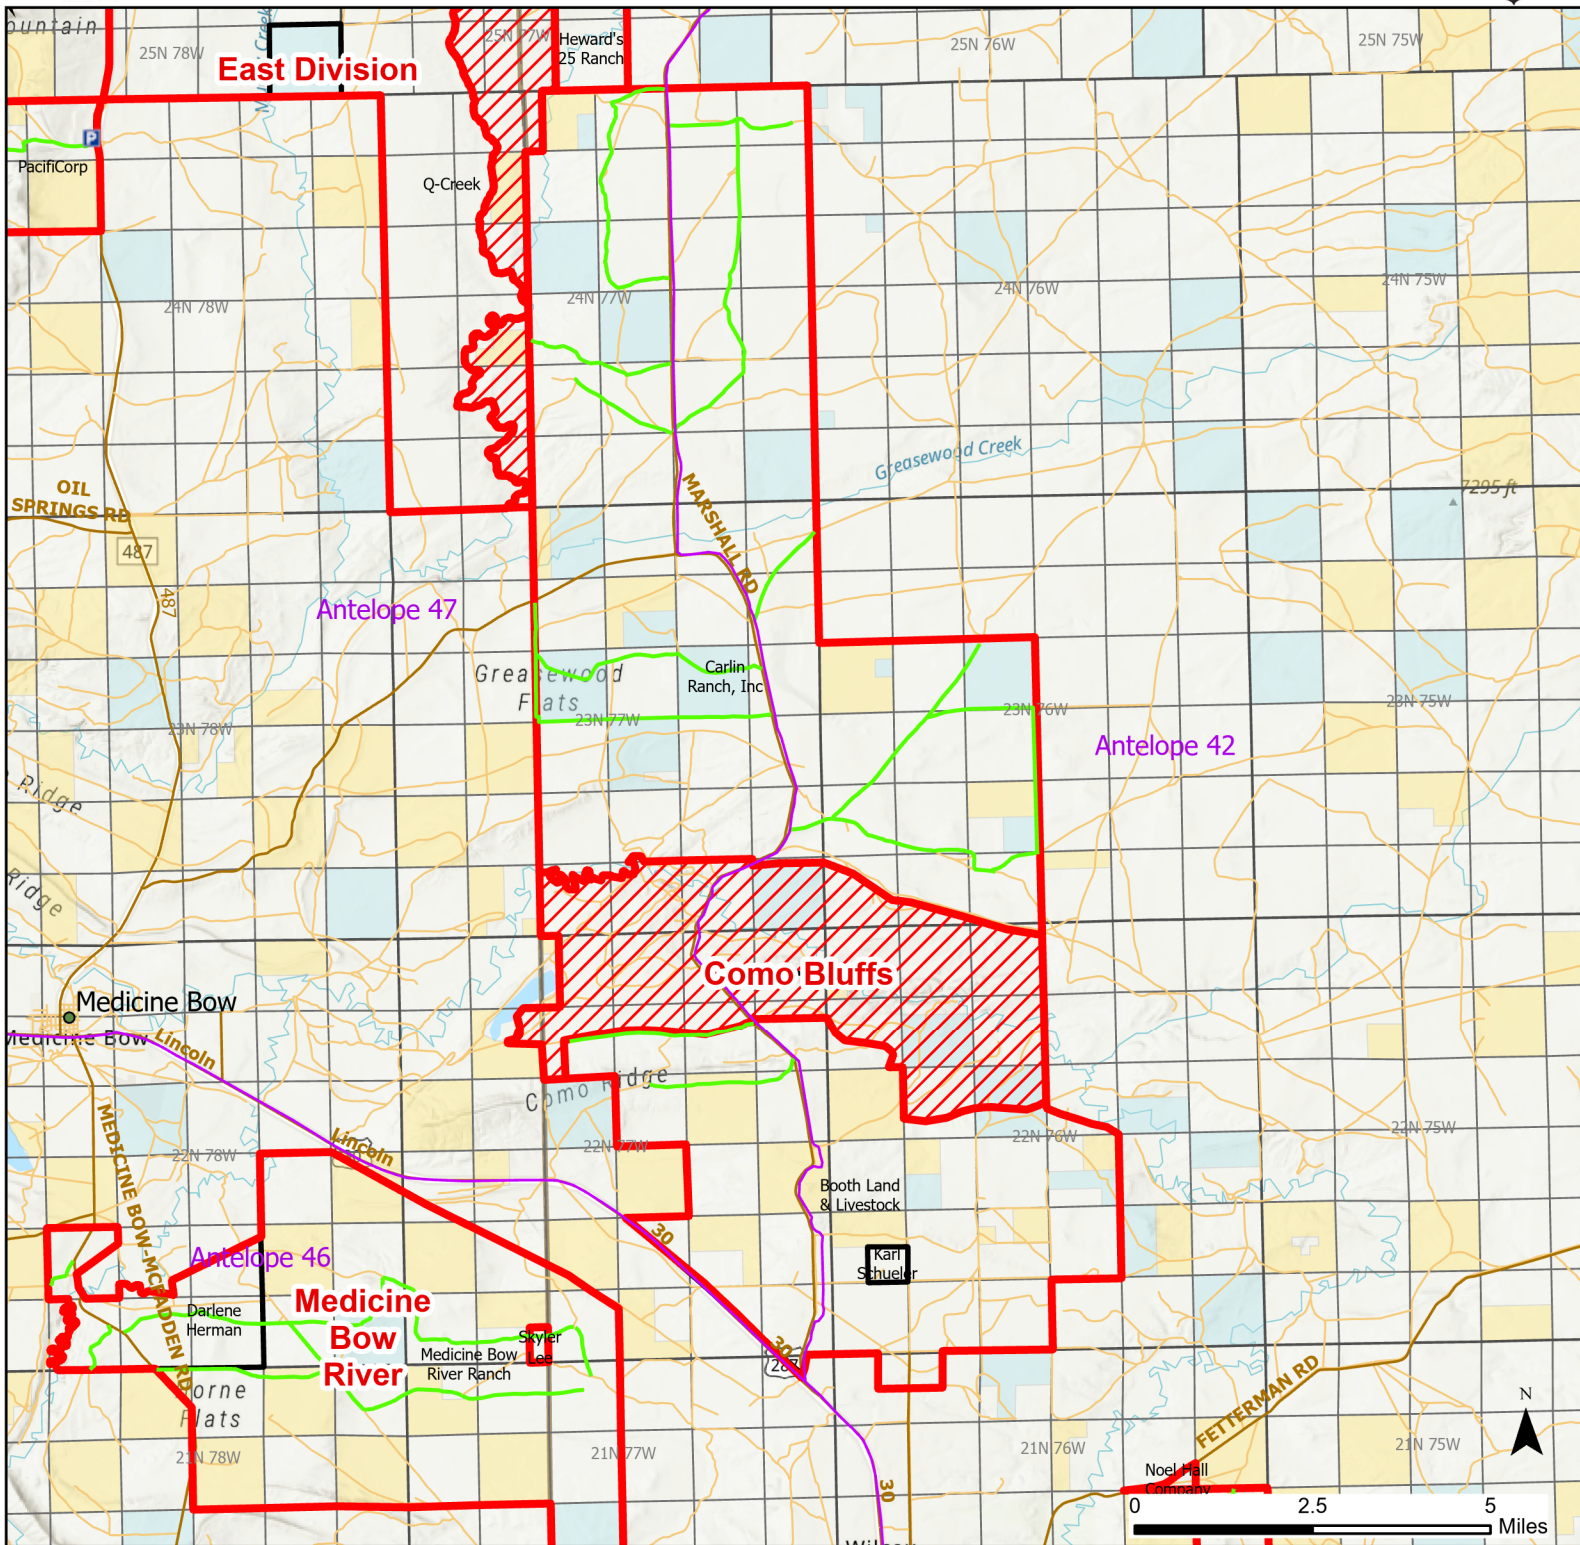

Como Bluffs Hunter Management Area

2023 Hunt
Season

Parking	Closed Road	Boundary	Limited Range Weapons and Archery	State
Coupon Box	Roads	County Boundaries	Archery Only	DOD
Road Closed	HMA Ownership	Other	CLOSED	BLM
Open Road				Wyoming Game & Fish Dept.
Special Conditions Apply				Forest Service
				Private

Species allowed to hunt: Antelope

See Ranch Rules for More Information and Restrictions

Hunter Management Area rules apply only to those lands enrolled in the HMA.

This map is for visual use, assistance and general location only, does not represent a survey, and is not to be used for legal conveyance. Hunt Area boundaries are approximate, consult Game and Fish Hunting Regulations for descriptions and restrictions. Access to these private lands for any commercial activity must be gained by contacting the individual landowner(s) directly.